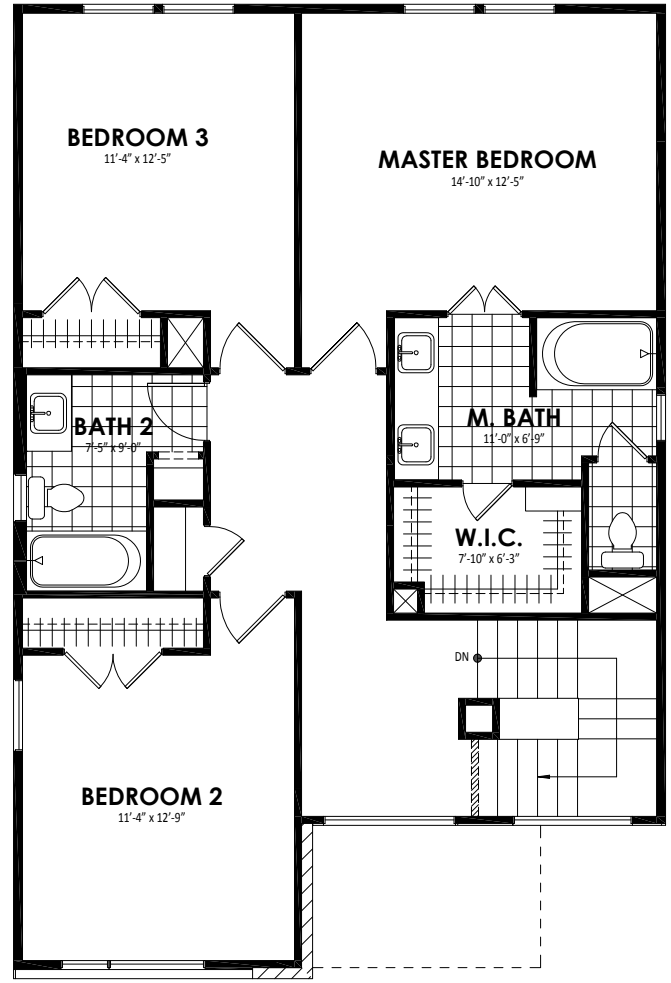

Elevation A 1753 Sq.Ft.

Elevation B 1753 Sq.Ft.

Call us today at 512-236-5380 or visit us online at www.masonwoodtx.com

Prices, floorplans and features are subject to change anytime with notice. All square footage are approximate and may vary upon elevations and/or options selected, and may change without notice. Any material colors depicted including windows, doors and shutters are subject to change and may not represent actual color installed on home. Any landscaping is an artist's rendering and actual landscaping will differ. Home prices will differ based on lot premium and elevation material and are subject to change without notice. Exterior stone is a natural material and is subject to variation. Please consult your Masonwood New Home Professional for current information. ©2020 | Masonwood Homes, LLC.

First Floor

Second Floor

Opt. Master Shower 1

Opt. Master Shower 2

Opt. Master Shower 3

Call us today at 512-236-5380 or visit us online at www.masonwoodtx.com

Prices, floorplans and features are subject to change anytime with notice. All square footage are approximate and may vary upon elevations and/or options selected, and may change without notice. Any material colors depicted including windows, doors and shutters are subject to change and may not represent actual color installed on home. Any landscaping is an artist's rendering and actual landscaping will differ. Home prices will differ based on lot premium and elevation material and are subject to change without notice. Exterior stone is a natural material and is subject to variation. Please consult your Masonwood New Home Professional for current information. ©2020 | Masonwood Homes, LLC.