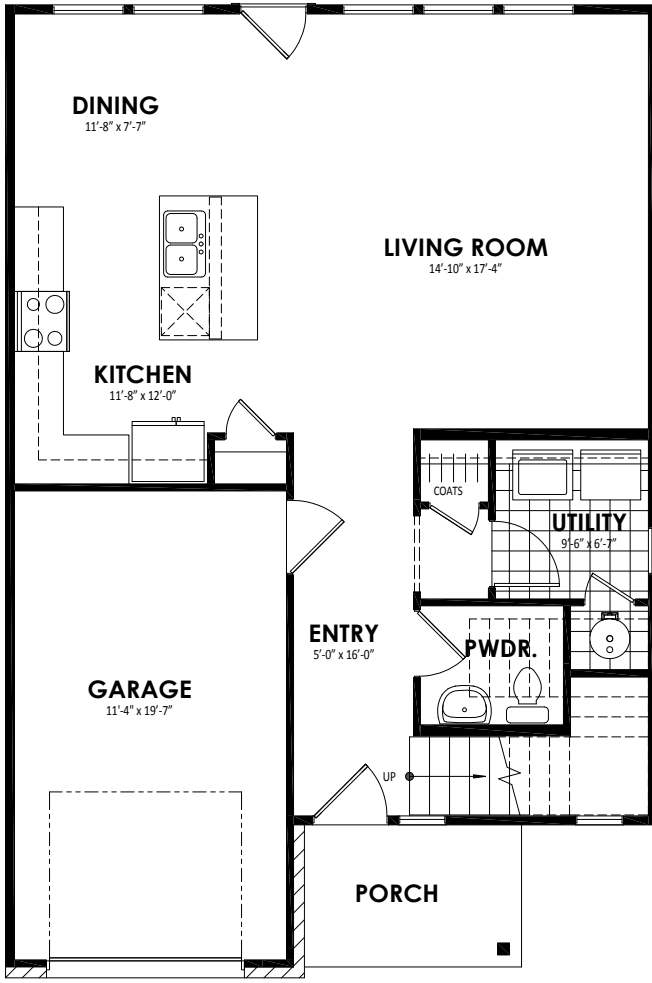

Elevation A 1753 Sq.Ft.

Elevation B 1753 Sq.Ft.

Call us today at 512-236-5380 or visit us online at www.masonwoodtx.com

Prices, floorplans and features are subject to change anytime with notice. All square footage are approximate and may vary upon elevations and/or options selected, and may change without notice. Any material colors depicted including windows, doors and shutters are subject to change and may not represent actual color installed on home. Any landscaping is an artist's rendering and actual landscaping will differ. Home prices will differ based on lot premium and elevation material and are subject to change without notice. Exterior stone is a natural material and is subject to variation. Please consult your Masonwood New Home Professional for current information. ©2020 | Masonwood Homes, LLC.

First Floor

Second Floor

Opt. Master Shower 1

Opt. Master Shower 2

Opt. Master Shower 3

Call us today at 512-236-5380 or visit us online at www.masonwoodtx.com

Prices, floorplans and features are subject to change anytime with notice. All square footage are approximate and may vary upon elevations and/or options selected, and may change without notice. Any material colors depicted including windows, doors and shutters are subject to change and may not represent actual color installed on home. Any landscaping is an artist's rendering and actual landscaping will differ. Home prices will differ based on lot premium and elevation material and are subject to change without notice. Exterior stone is a natural material and is subject to variation. Please consult your Masonwood New Home Professional for current information. ©2020 | Masonwood Homes, LLC.