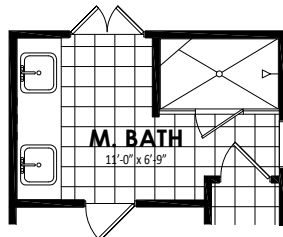

Elevation A 1753 Sq.Ft.

Elevation B 1753 Sq.Ft.

Call us today at 512-236-5380 or visit us online at www.masonwoodtx.com

Prices, floorplans and features are subject to change anytime with notice. All square footage are approximate and may vary upon elevations and/or options selected, and may change without notice. Any material colors depicted including windows, doors and shutters are subject to change and may not represent actual color installed on home. Any landscaping is an artist's rendering and actual landscaping will differ. Home prices will differ based on lot premium and elevation material and are subject to change without notice. Exterior stone is a natural material and is subject to variation. Please consult your Masonwood New Home Professional for current information. ©2020 | Masonwood Homes, LLC.

First Floor

Second Floor

Opt. Master Shower 1

Opt. Master Shower 2

Opt. Master Shower 3

Call us today at 512-236-5380 or visit us online at www.masonwoodtx.com

Prices, floorplans and features are subject to change anytime with notice. All square footage are approximate and may vary upon elevations and/or options selected, and may change without notice. Any material colors depicted including windows, doors and shutters are subject to change and may not represent actual color installed on home. Any landscaping is an artist's rendering and actual landscaping will differ. Home prices will differ based on lot premium and elevation material and are subject to change without notice. Exterior stone is a natural material and is subject to variation. Please consult your Masonwood New Home Professional for current information. ©2020 | Masonwood Homes, LLC.