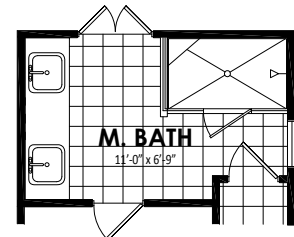

Elevation A 1753 Sq.Ft.

Elevation B 1753 Sq.Ft.

Call us today at 512-236-5380 or visit us online at www.masonwoodtx.com

Prices, floorplans and features are subject to change anytime with notice. All square footage are approximate and may vary upon elevations and/or options selected, and may change without notice. Any material colors depicted including windows, doors and shutters are subject to change and may not represent actual color installed on home. Any landscaping is an artist's rendering and actual landscaping will differ. Home prices will differ based on lot premium and elevation material and are subject to change without notice. Exterior stone is a natural material and is subject to variation. Please consult your Masonwood New Home Professional for current information. ©2020 | Masonwood Homes, LLC.

First Floor

Second Floor

Opt. Master Shower 1

Opt. Master Shower 2

Opt. Master Shower 3

Call us today at 512-236-5380 or visit us online at www.masonwoodtx.com

Prices, floorplans and features are subject to change anytime with notice. All square footage are approximate and may vary upon elevations and/or options selected, and may change without notice. Any material colors depicted including windows, doors and shutters are subject to change and may not represent actual color installed on home. Any landscaping is an artist's rendering and actual landscaping will differ. Home prices will differ based on lot premium and elevation material and are subject to change without notice. Exterior stone is a natural material and is subject to variation. Please consult your Masonwood New Home Professional for current information. ©2020 | Masonwood Homes, LLC.