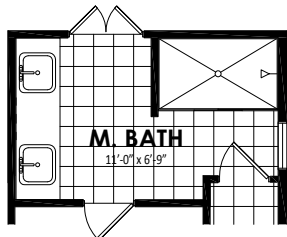

Elevation A 1753 Sq.Ft.

Elevation B 1753 Sq.Ft.

Call us today at 512-236-5380 or visit us online at www.masonwoodtx.com

Prices, floorplans and features are subject to change anytime with notice. All square footage are approximate and may vary upon elevations and/or options selected, and may change without notice. Any material colors depicted including windows, doors and shutters are subject to change and may not represent actual color installed on home. Any landscaping is an artist's rendering and actual landscaping will differ. Home prices will differ based on lot premium and elevation material and are subject to change without notice. Exterior stone is a natural material and is subject to variation. Please consult your Masonwood New Home Professional for current information. ©2020 | Masonwood Homes, LLC.

First Floor

Second Floor

Opt. Master Shower 1

Opt. Master Shower 2

Opt. Master Shower 3

Call us today at 512-236-5380 or visit us online at www.masonwoodtx.com

Prices, floorplans and features are subject to change anytime with notice. All square footage are approximate and may vary upon elevations and/or options selected, and may change without notice. Any material colors depicted including windows, doors and shutters are subject to change and may not represent actual color installed on home. Any landscaping is an artist's rendering and actual landscaping will differ. Home prices will differ based on lot premium and elevation material and are subject to change without notice. Exterior stone is a natural material and is subject to variation. Please consult your Masonwood New Home Professional for current information. ©2020 | Masonwood Homes, LLC.