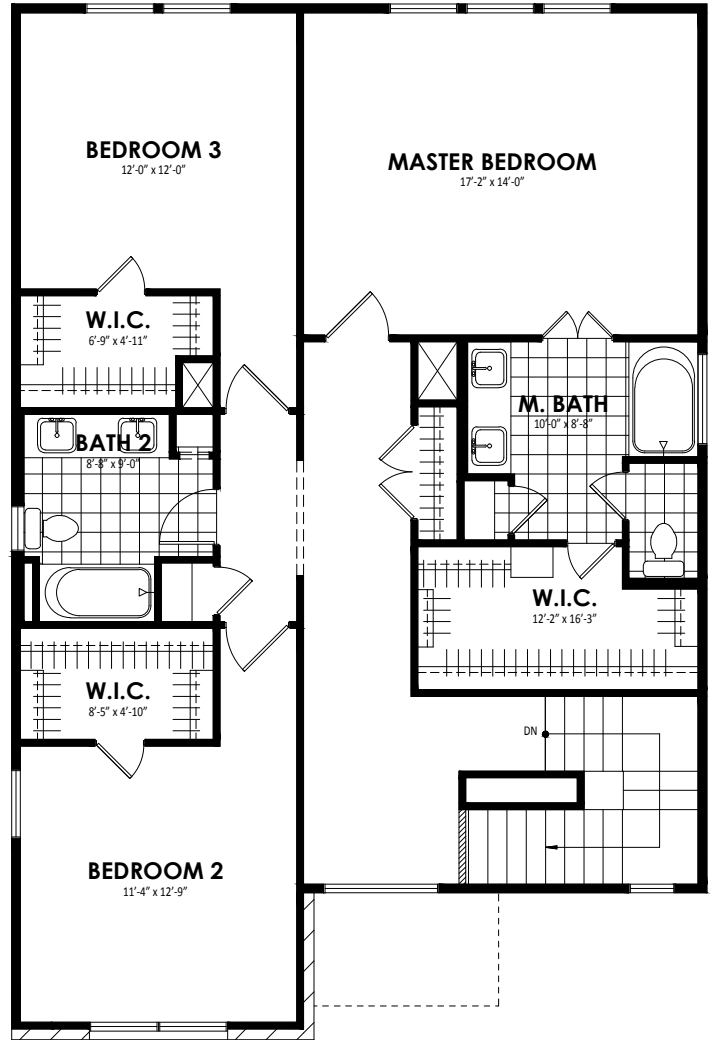

Elevation A 2153 Sq.Ft.

Elevation B 2153 Sq.Ft.

Call us today at 512-236-5380 or visit us online at www.masonwoodtx.com

Prices, floorplans and features are subject to change anytime with notice. All square footage are approximate and may vary upon elevations and/or options selected, and may change without notice. Any material colors depicted including windows, doors and shutters are subject to change and may not represent actual color installed on home. Any landscaping is an artist's rendering and actual landscaping will differ. Home prices will differ based on lot premium and elevation material and are subject to change without notice. Exterior stone is a natural material and is subject to variation. Please consult your Masonwood New Home Professional for current information. ©2020 | Masonwood Homes, LLC.

First Floor

Second Floor

Opt. Master Shower 1

Opt. Master Shower 2

Call us today at 512-236-5380 or visit us online at www.masonwoodtx.com

Prices, floorplans and features are subject to change anytime with notice. All square footage are approximate and may vary upon elevations and/or options selected, and may change without notice. Any material colors depicted including windows, doors and shutters are subject to change and may not represent actual color installed on home. Any landscaping is an artist's rendering and actual landscaping will differ. Home prices will differ based on lot premium and elevation material and are subject to change without notice. Exterior stone is a natural material and is subject to variation. Please consult your Masonwood New Home Professional for current information. ©2020 | Masonwood Homes, LLC.