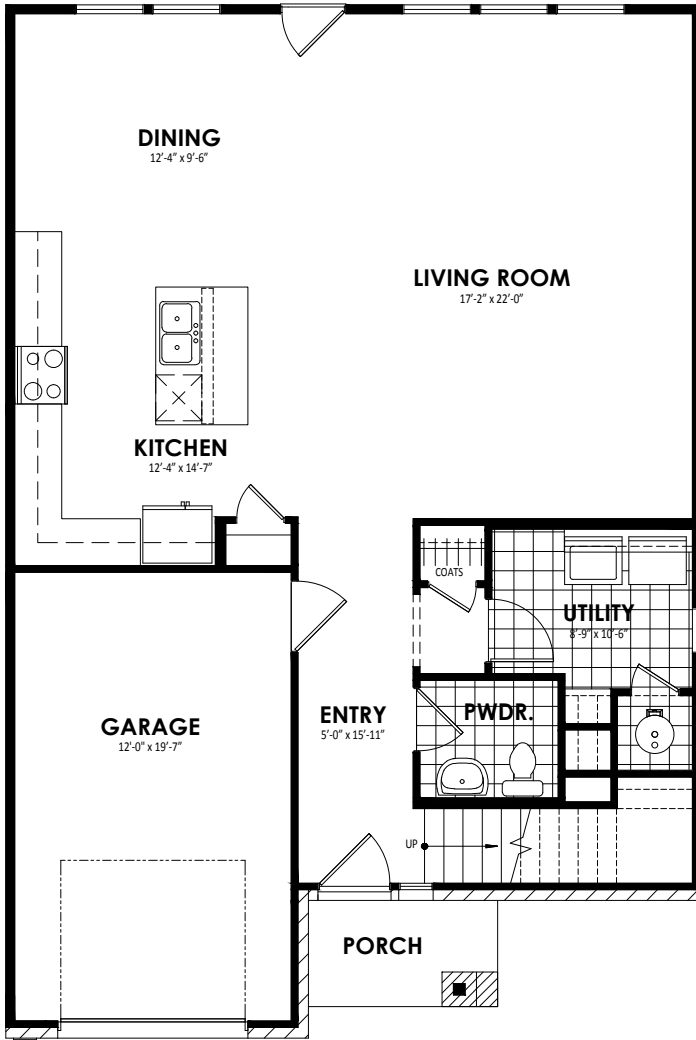

Elevation A 2153 Sq.Ft.

Elevation B 2153 Sq.Ft.

Call us today at 512-236-5380 or visit us online at www.masonwoodtx.com

Prices, floorplans and features are subject to change anytime with notice. All square footage are approximate and may vary upon elevations and/or options selected, and may change without notice. Any material colors depicted including windows, doors and shutters are subject to change and may not represent actual color installed on home. Any landscaping is an artist's rendering and actual landscaping will differ. Home prices will differ based on lot premium and elevation material and are subject to change without notice. Exterior stone is a natural material and is subject to variation. Please consult your Masonwood New Home Professional for current information. ©2020 | Masonwood Homes, LLC.

First Floor

Second Floor

Opt. Master Shower 1

Opt. Master Shower 2

Call us today at 512-236-5380 or visit us online at www.masonwoodtx.com

Prices, floorplans and features are subject to change anytime with notice. All square footage are approximate and may vary upon elevations and/or options selected, and may change without notice. Any material colors depicted including windows, doors and shutters are subject to change and may not represent actual color installed on home. Any landscaping is an artist's rendering and actual landscaping will differ. Home prices will differ based on lot premium and elevation material and are subject to change without notice. Exterior stone is a natural material and is subject to variation. Please consult your Masonwood New Home Professional for current information. ©2020 | Masonwood Homes, LLC.