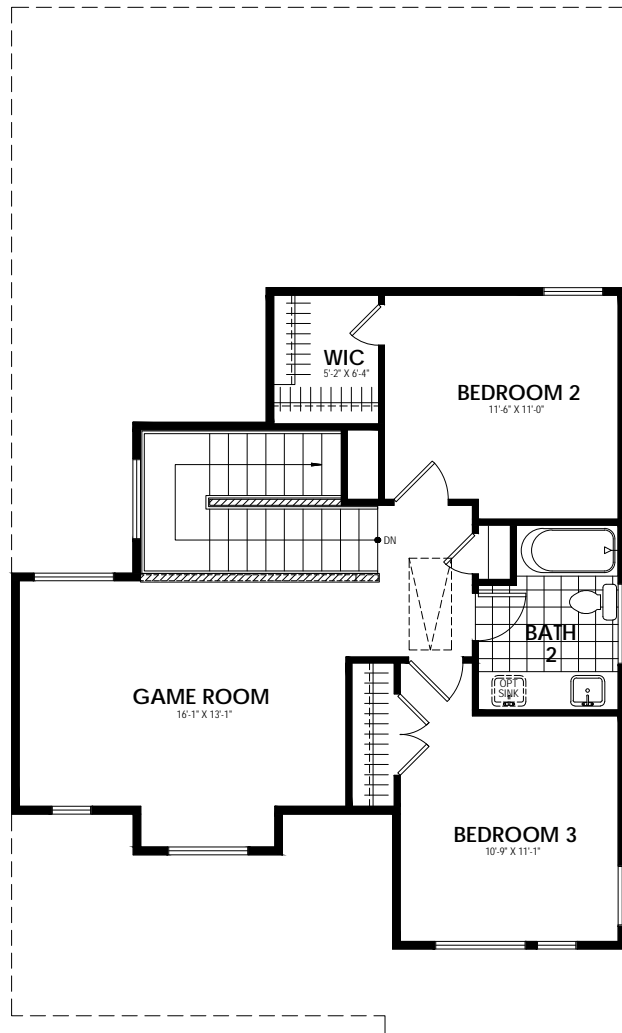

Elevation A 1668 Sq.Ft.

Elevation B 1668 Sq.Ft.

Call us today at 512-236-5380 or visit us online at [www.masonwoodtx.com](http://www.masonwoodtx.com)

Prices, floorplans and features are subject to change anytime with notice. All square footage are approximate and may vary upon elevations and/or options selected, and may change without notice. Any material colors depicted including windows, doors and shutters are subject to change and may not represent actual color installed on home. Any landscaping is an artist's rendering and actual landscaping will differ. Home prices will differ based on lot premium and elevation material and are subject to change without notice. Exterior stone is a natural material and is subject to variation. Please consult your Masonwood New Home Professional for current information. ©2020 | Masonwood Homes, LLC.

**First Floor**

**Second Floor**

**Opt. Master Shower 1**

**Opt. Master Shower 2**

**Opt. Bedroom 4**

Call us today at 512-236-5380 or visit us online at [www.masonwoodtx.com](http://www.masonwoodtx.com)

Prices, floorplans and features are subject to change anytime with notice. All square footage are approximate and may vary upon elevations and/or options selected, and may change without notice. Any material colors depicted including windows, doors and shutters are subject to change and may not represent actual color installed on home. Any landscaping is an artist's rendering and actual landscaping will differ. Home prices will differ based on lot premium and elevation material and are subject to change without notice. Exterior stone is a natural material and is subject to variation. Please consult your Masonwood New Home Professional for current information. ©2020 | Masonwood Homes, LLC.