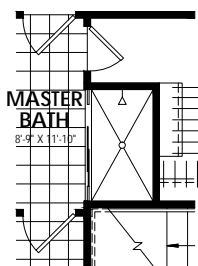

Elevation A 1668 Sq.Ft.

Elevation B 1668 Sq.Ft.

Call us today at 512-236-5380 or visit us online at [www.masonwoodtx.com](http://www.masonwoodtx.com)

Prices, floorplans and features are subject to change anytime with notice. All square footage are approximate and may vary upon elevations and/or options selected, and may change without notice. Any material colors depicted including windows, doors and shutters are subject to change and may not represent actual color installed on home. Any landscaping is an artist's rendering and actual landscaping will differ. Home prices will differ based on lot premium and elevation material and are subject to change without notice. Exterior stone is a natural material and is subject to variation. Please consult your Masonwood New Home Professional for current information. ©2020 | Masonwood Homes, LLC.

**First Floor**

**Second Floor**

**Opt. Master Shower 1**

**Opt. Master Shower 2**

**Opt. Bedroom 4**

Call us today at 512-236-5380 or visit us online at [www.masonwoodtx.com](http://www.masonwoodtx.com)

Prices, floorplans and features are subject to change anytime with notice. All square footage are approximate and may vary upon elevations and/or options selected, and may change without notice. Any material colors depicted including windows, doors and shutters are subject to change and may not represent actual color installed on home. Any landscaping is an artist's rendering and actual landscaping will differ. Home prices will differ based on lot premium and elevation material and are subject to change without notice. Exterior stone is a natural material and is subject to variation. Please consult your Masonwood New Home Professional for current information. ©2020 | Masonwood Homes, LLC.