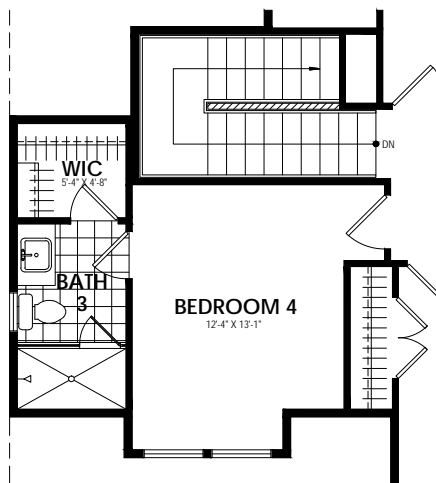

Elevation A 1668 Sq.Ft.

Elevation B 1668 Sq.Ft.

Call us today at 512-236-5380 or visit us online at [www.masonwoodtx.com](http://www.masonwoodtx.com)

Prices, floorplans and features are subject to change anytime with notice. All square footage are approximate and may vary upon elevations and/or options selected, and may change without notice. Any material colors depicted including windows, doors and shutters are subject to change and may not represent actual color installed on home. Any landscaping is an artist's rendering and actual landscaping will differ. Home prices will differ based on lot premium and elevation material and are subject to change without notice. Exterior stone is a natural material and is subject to variation. Please consult your Masonwood New Home Professional for current information. ©2020 | Masonwood Homes, LLC.

**First Floor**

**Second Floor**

**Opt. Master Shower 1**

**Opt. Master Shower 2**

**Opt. Bedroom 4**

Call us today at 512-236-5380 or visit us online at [www.masonwoodtx.com](http://www.masonwoodtx.com)

Prices, floorplans and features are subject to change anytime with notice. All square footage are approximate and may vary upon elevations and/or options selected, and may change without notice. Any material colors depicted including windows, doors and shutters are subject to change and may not represent actual color installed on home. Any landscaping is an artist's rendering and actual landscaping will differ. Home prices will differ based on lot premium and elevation material and are subject to change without notice. Exterior stone is a natural material and is subject to variation. Please consult your Masonwood New Home Professional for current information. ©2020 | Masonwood Homes, LLC.