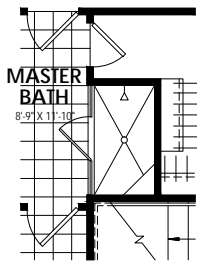

Elevation A 1668 Sq.Ft.

Elevation B 1668 Sq.Ft.

Call us today at 512-236-5380 or visit us online at [www.masonwoodtx.com](http://www.masonwoodtx.com)

Prices, floorplans and features are subject to change anytime with notice. All square footage are approximate and may vary upon elevations and/or options selected, and may change without notice. Any material colors depicted including windows, doors and shutters are subject to change and may not represent actual color installed on home. Any landscaping is an artist's rendering and actual landscaping will differ. Home prices will differ based on lot premium and elevation material and are subject to change without notice. Exterior stone is a natural material and is subject to variation. Please consult your Masonwood New Home Professional for current information. ©2020 | Masonwood Homes, LLC.

**First Floor**

**Second Floor**

**Opt. Master Shower 1**

**Opt. Master Shower 2**

**Opt. Bedroom 4**

Call us today at 512-236-5380 or visit us online at [www.masonwoodtx.com](http://www.masonwoodtx.com)

Prices, floorplans and features are subject to change anytime with notice. All square footage are approximate and may vary upon elevations and/or options selected, and may change without notice. Any material colors depicted including windows, doors and shutters are subject to change and may not represent actual color installed on home. Any landscaping is an artist's rendering and actual landscaping will differ. Home prices will differ based on lot premium and elevation material and are subject to change without notice. Exterior stone is a natural material and is subject to variation. Please consult your Masonwood New Home Professional for current information. ©2020 | Masonwood Homes, LLC.