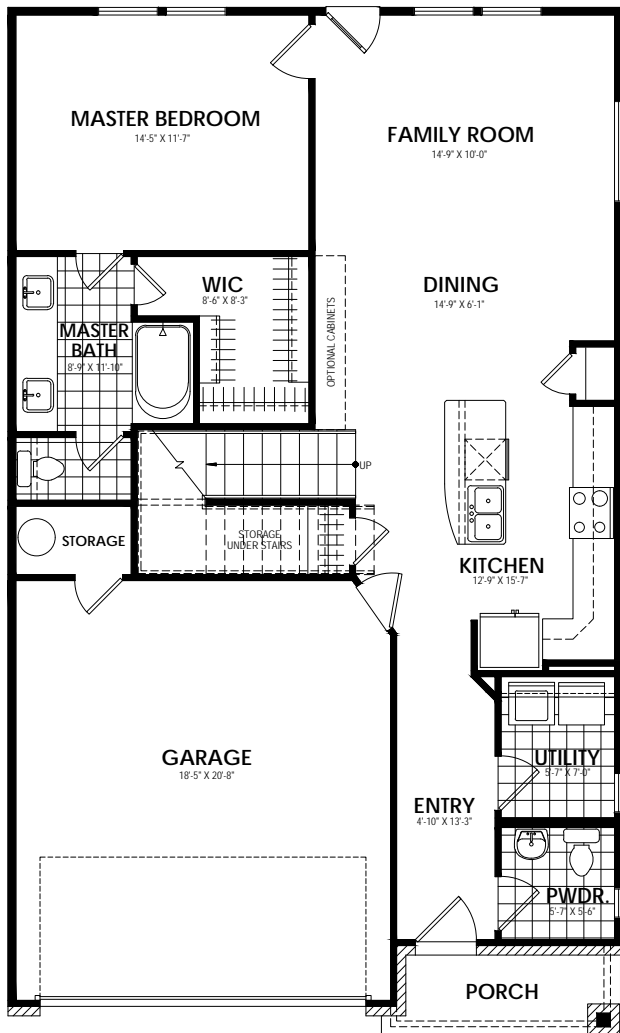

Elevation A 1668 Sq.Ft.

Elevation B 1668 Sq.Ft.

Call us today at 512-236-5380 or visit us online at [www.masonwoodtx.com](http://www.masonwoodtx.com)

Prices, floorplans and features are subject to change anytime with notice. All square footage are approximate and may vary upon elevations and/or options selected, and may change without notice. Any material colors depicted including windows, doors and shutters are subject to change and may not represent actual color installed on home. Any landscaping is an artist's rendering and actual landscaping will differ. Home prices will differ based on lot premium and elevation material and are subject to change without notice. Exterior stone is a natural material and is subject to variation. Please consult your Masonwood New Home Professional for current information. ©2020 | Masonwood Homes, LLC.

**First Floor**

**Second Floor**

**Opt. Master Shower 1**

**Opt. Master Shower 2**

**Opt. Bedroom 4**

Call us today at 512-236-5380 or visit us online at [www.masonwoodtx.com](http://www.masonwoodtx.com)

Prices, floorplans and features are subject to change anytime with notice. All square footage are approximate and may vary upon elevations and/or options selected, and may change without notice. Any material colors depicted including windows, doors and shutters are subject to change and may not represent actual color installed on home. Any landscaping is an artist's rendering and actual landscaping will differ. Home prices will differ based on lot premium and elevation material and are subject to change without notice. Exterior stone is a natural material and is subject to variation. Please consult your Masonwood New Home Professional for current information. ©2020 | Masonwood Homes, LLC.